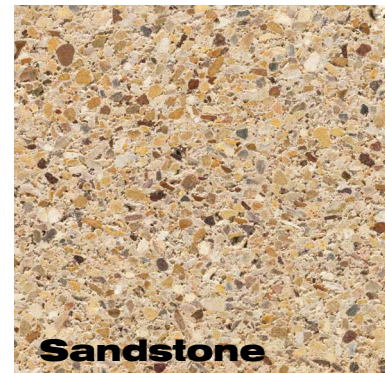

**NEW
FROM**

FEATHERLITE

**PALO
DURO**

premium burnished cmu

Now available, from the Lubbock Block Plant, our line of premium burnished concrete masonry units.

featherlitetexas.com