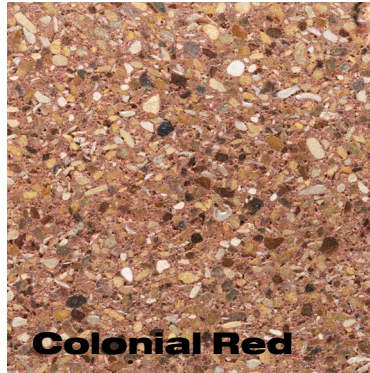

**NEW
FROM**

FEATHERLITE

**PALO
DURO**

premium burnished cmu

Now available, from the Lubbock Block Plant, our line of premium burnished concrete masonry units.

featherlitetexas.com