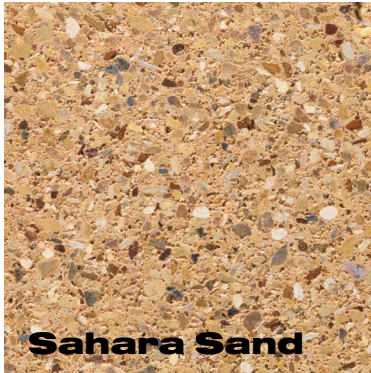

**NEW
FROM**

FEATHERLITE

**PALO
DURO**

premium burnished cmu

Now available, from the Lubbock Block Plant, our line of premium burnished concrete masonry units.

featherlitetexas.com