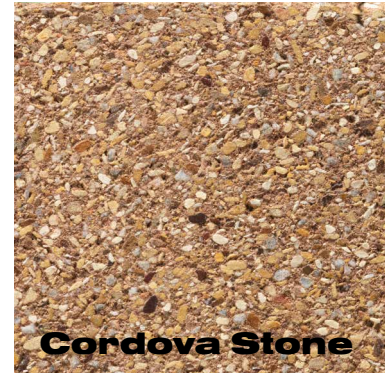

**NEW
FROM**

FEATHERLITE

**PALO
DURO**

premium burnished cmu

Now available, from the Lubbock Block Plant, our line of premium burnished concrete masonry units.

featherlitetexas.com