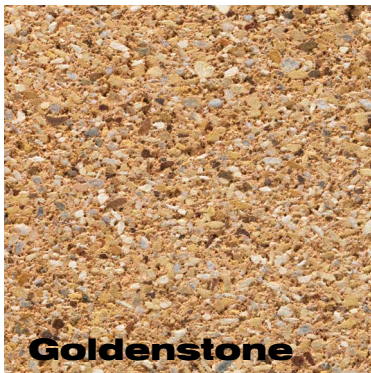

**NEW
FROM**

FEATHERLITE

**PALO
DURO**

premium burnished cmu

Now available, from the Lubbock Block Plant, our line of premium burnished concrete masonry units.

featherlitetexas.com