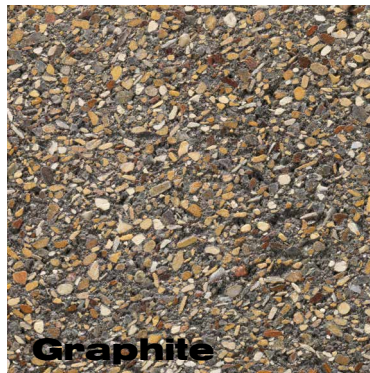

**NEW
FROM**

FEATHERLITE

**PALO
DURO**

premium burnished cmu

Now available, from the Lubbock Block Plant, our line of premium burnished concrete masonry units.

featherlitetexas.com