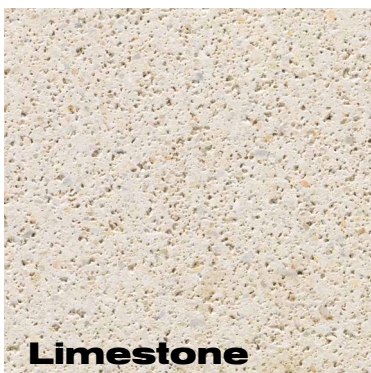

**NEW
FROM**

FEATHERLITE

**PALO
DURO**

premium burnished cmu

Now available, from the Lubbock Block Plant, our line of premium burnished concrete masonry units.

featherlitetexas.com